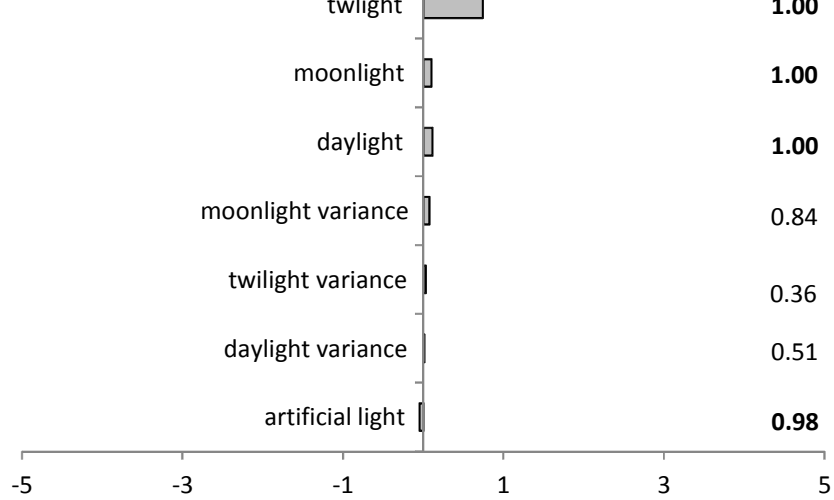

### a) Nocturnal

### b) Diurnal

### d) Cathemeral

Effect size