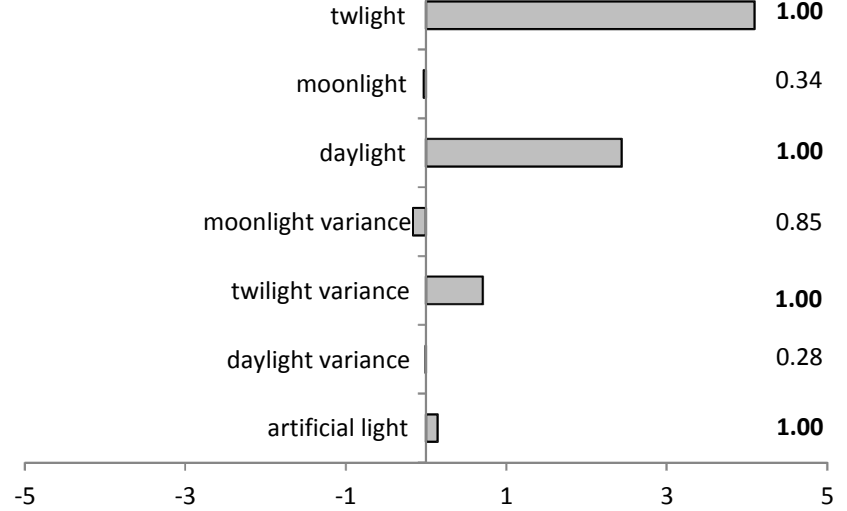

### a) Nocturnal

### b) Diurnal

### d) Cathemeral

Effect size