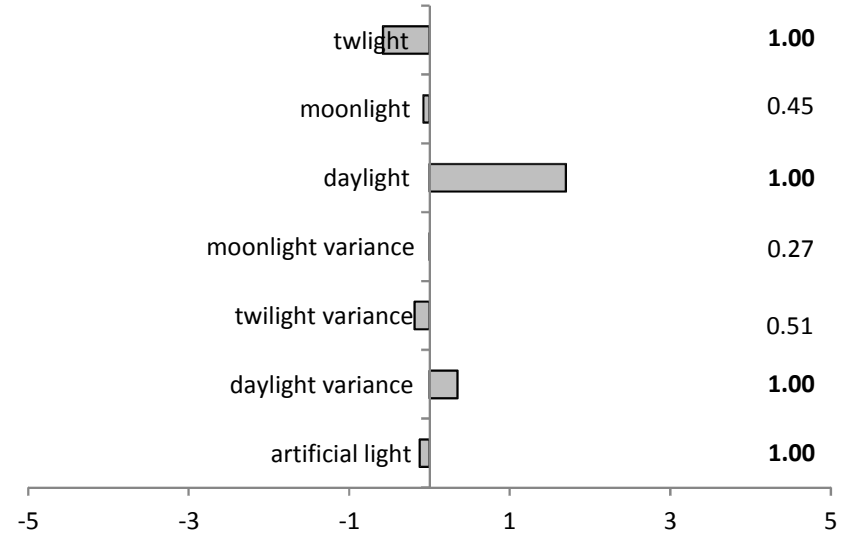

### a) Nocturnal

### b) Diurnal

### d) Cathemeral

Effect size