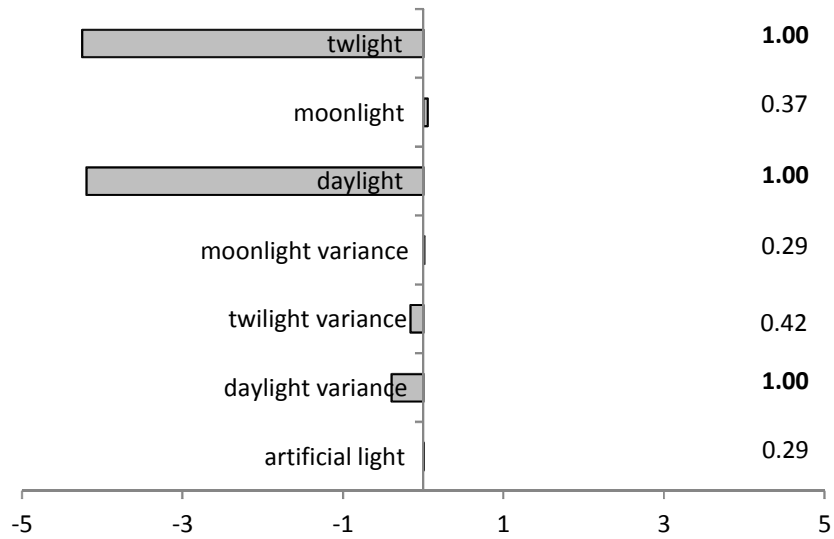

### a) Nocturnal

### b) Diurnal

### d) Cathemeral

Effect size